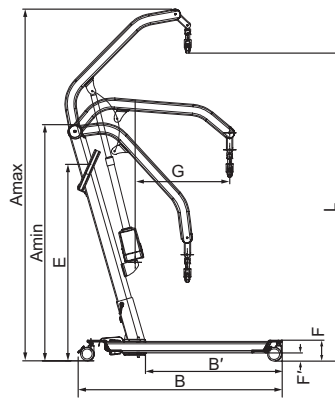

A new generation light weight aluminium lifter evolved from the needs of the carer.

PRODUCT DESCRIPTION

Aluminium lift Atlas 7105.

- Aluminium lift with a Safe Working Load (SWL) of 180kg
- Linak powered lifting function and base width adjustment
- Strong and comfortable handles for easy manoeuvring
- Equipped with 75mm front castors and 75mm lockable rear castors
- Jumbo Care diagnostic control and service monitor system
- Easy access emergency stop button
- Electric and manual emergency lowering devices
- Anti-entrapment feature – lowering of boom stops on resistance

Extra low 39cm lifting height to allow floor lifts

Rear castors with brakes for security

Quick release mast

Adjustable mast height – 3 positions

ITEM NO	MAX LOAD	L		A		B	B1	C	D	E	F	F1	G	NW	Turning Radius
		MAX	MIN	MAX	MIN										
7105	180	178.5	52	202	140	109	93	53.8-102	61.8-110	120	11.5	5.2	45	36.5kg	123.5
		173.2	47	197	135					115					
		168.5	42	192	130					110					