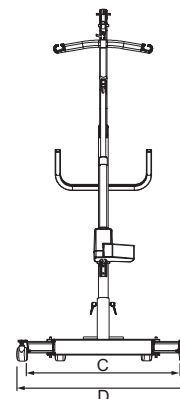

A new generation light weight aluminium lifter evolved from the needs of the carer.

PRODUCT DESCRIPTION

Aluminium lift Atlas 7105.

- Aluminium lift with a Safe Working Load (SWL) of 180kg
- Linak powered lifting function and base width adjustment
- Strong and comfortable handles for easy manoeuvring
- Equipped with 75mm front castors and 75mm lockable rear castors
- Jumbo Care diagnostic control and service monitor system
- Easy access emergency stop button
- Electric and manual emergency lowering devices
- Anti-entrapment feature – lowering of boom stops on resistance

Extra low 39cm lifting height to allow floor lifts

Rear castors with brakes for security

Quick release mast

Adjustable mast height – 3 positions

ITEM NO	MAX LOAD	L		A		B	B1	C	D	E	F	F1	G	NW	Turning Radius
		MAX	MIN	MAX	MIN										
7105	180	178.5	52	202	140	109	93	53.8-102	61.8-110	120	11.5	5.2	45	36.5kg	123.5
		173.2	47	197	135					115					
		168.5	42	192	130					110					