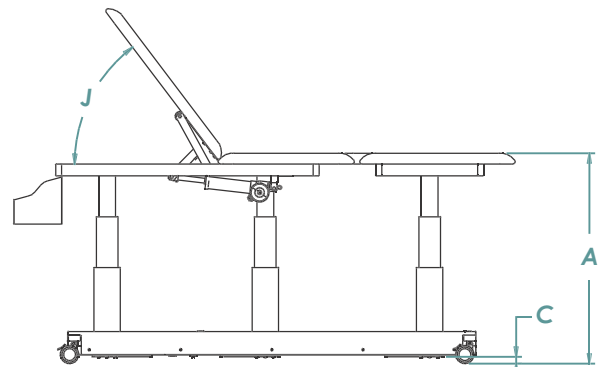

Quality - Value - Design

Watson

3 Section Electronic High-Low Examination couch

Jomor Healthcare "Watson"
3 Section High-Low
Examination Couch

Watson Examination Couch		
A	High Height	880
B	Low Height	480
C	Ground Clearance	30
D	Overall Length	2090
E	Platform Length	2030
F	Backrest Length	780
G	Hip Section Length	570
H	Foot Section Length	650
I	Overall Width	580
J	Max Backrest Angle	53°
	Safe Working Load	200kg