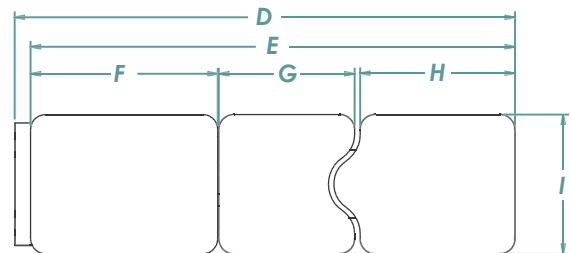

Quality - Value - Design

Watson

3 Section Electronic High-Low Examination couch

Jomor Healthcare "Watson"
3 Section High-Low
Examination Couch

Watson Examination Couch		
A	High Height	880
B	Low Height	480
C	Ground Clearance	30
D	Overall Length	2090
E	Platform Length	2030
F	Backrest Length	780
G	Hip Section Length	570
H	Foot Section Length	650
I	Overall Width	580
J	Max Backrest Angle	53°
	Safe Working Load	200kg