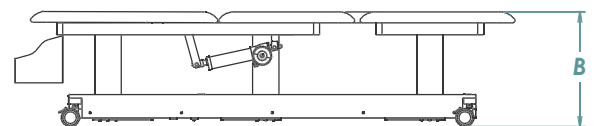

Quality - Value - Design

Watson

3 Section Electronic High-Low Examination couch

Jomor Healthcare "Watson"
3 Section High-Low
Examination Couch

Watson Examination Couch		
A	High Height	880
B	Low Height	480
C	Ground Clearance	30
D	Overall Length	2090
E	Platform Length	2030
F	Backrest Length	780
G	Hip Section Length	570
H	Foot Section Length	650
I	Overall Width	580
J	Max Backrest Angle	53°
	Safe Working Load	200kg